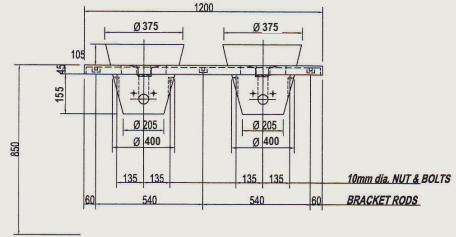

### TECHNICAL INFORMATION

\*\* Approximate measurements for comparison only

CONFIGURATION	COUNTER TOP WASH BASIN WITH CERAMIC TABLE
Weight (Basin)	6.5 kg
Weight (Half pedestal)	4.5 kg
Weight (Ceramic table)	23 kg
Basin Area	375 X 375 X 105 mm
Half Pedestal size	315 X 315 X 200 mm
Ceramic table size	1200 X 500 X 45 mm
Height - Floor to Rim	850 mm
Height - Floor to Rim	850 mm
Nominal Dimensions	395 X 395 X 155 mm
Waste Hole	45 mm
Water Depth	105 mm

## TECHNICAL DRAWINGS

All drawings contain the necessary measurements, which are subject to standard tolerances. They are stated in mm, are drawn on a scale of 1:20 and are non-binding. Exact measurements, in particular for customized installation scenarios, can only be taken from the finished ceramic piece.