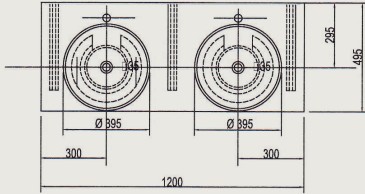

### TECHNICAL INFORMATION

\*\* Approximate measurements for comparison only

CONFIGURATION	COUNTER TOP WASH BASIN WITH CERAMIC TABLE
Weight (Basin)	6.5 kg
Weight (Half pedestal)	4.5 kg
Weight (Ceramic table)	23 kg
Basin Area	375 X 375 X 105 mm
Half Pedestal size	315 X 315 X 200 mm
Ceramic table size	1200 X 500 X 45 mm
Height - Floor to Rim	850 mm
Height - Floor to Rim	850 mm
Nominal Dimensions	395 X 395 X 155 mm
Waste Hole	45 mm
Water Depth	105 mm

## TECHNICAL DRAWINGS

All drawings contain the necessary measurements, which are subject to standard tolerances. They are stated in mm, are drawn on a scale of 1:20 and are non-binding. Exact measurements, in particular for customized installation scenarios, can only be taken from the finished ceramic piece.