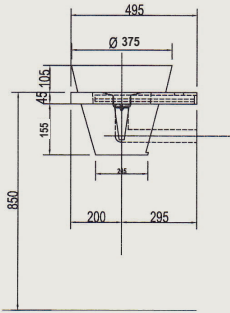

### TECHNICAL INFORMATION

\*\* Approximate measurements for comparison only

CONFIGURATION	COUNTER TOP WASH BASIN WITH CERAMIC TABLE
Weight (Basin)	6.5 kg
Weight (Half pedestal)	4.5 kg
Weight (Ceramic table)	23 kg
Basin Area	375 X 375 X 105 mm
Half Pedestal size	315 X 315 X 200 mm
Ceramic table size	1200 X 500 X 45 mm
Height - Floor to Rim	850 mm
Height - Floor to Rim	850 mm
Nominal Dimensions	395 X 395 X 155 mm
Waste Hole	45 mm
Water Depth	105 mm

## TECHNICAL DRAWINGS

All drawings contain the necessary measurements, which are subject to standard tolerances. They are stated in mm, are drawn on a scale of 1:20 and are non-binding. Exact measurements, in particular for customized installation scenarios, can only be taken from the finished ceramic piece.

Royal Ceramics Lanka PLC.

No.20, R.A. De Mel Mawatha, Colombo 03, Sri Lanka.

☎ 076 6 223 344 ✉ info@rcl.lk 🌐 www.rocell.com

FOLLOW US

\*\* Dimensions of fixtures are nominal and may vary within the range of tolerance. These measurements are subject to change or cancellation. No responsibility is assumed for use of superseded or voided leaflet.